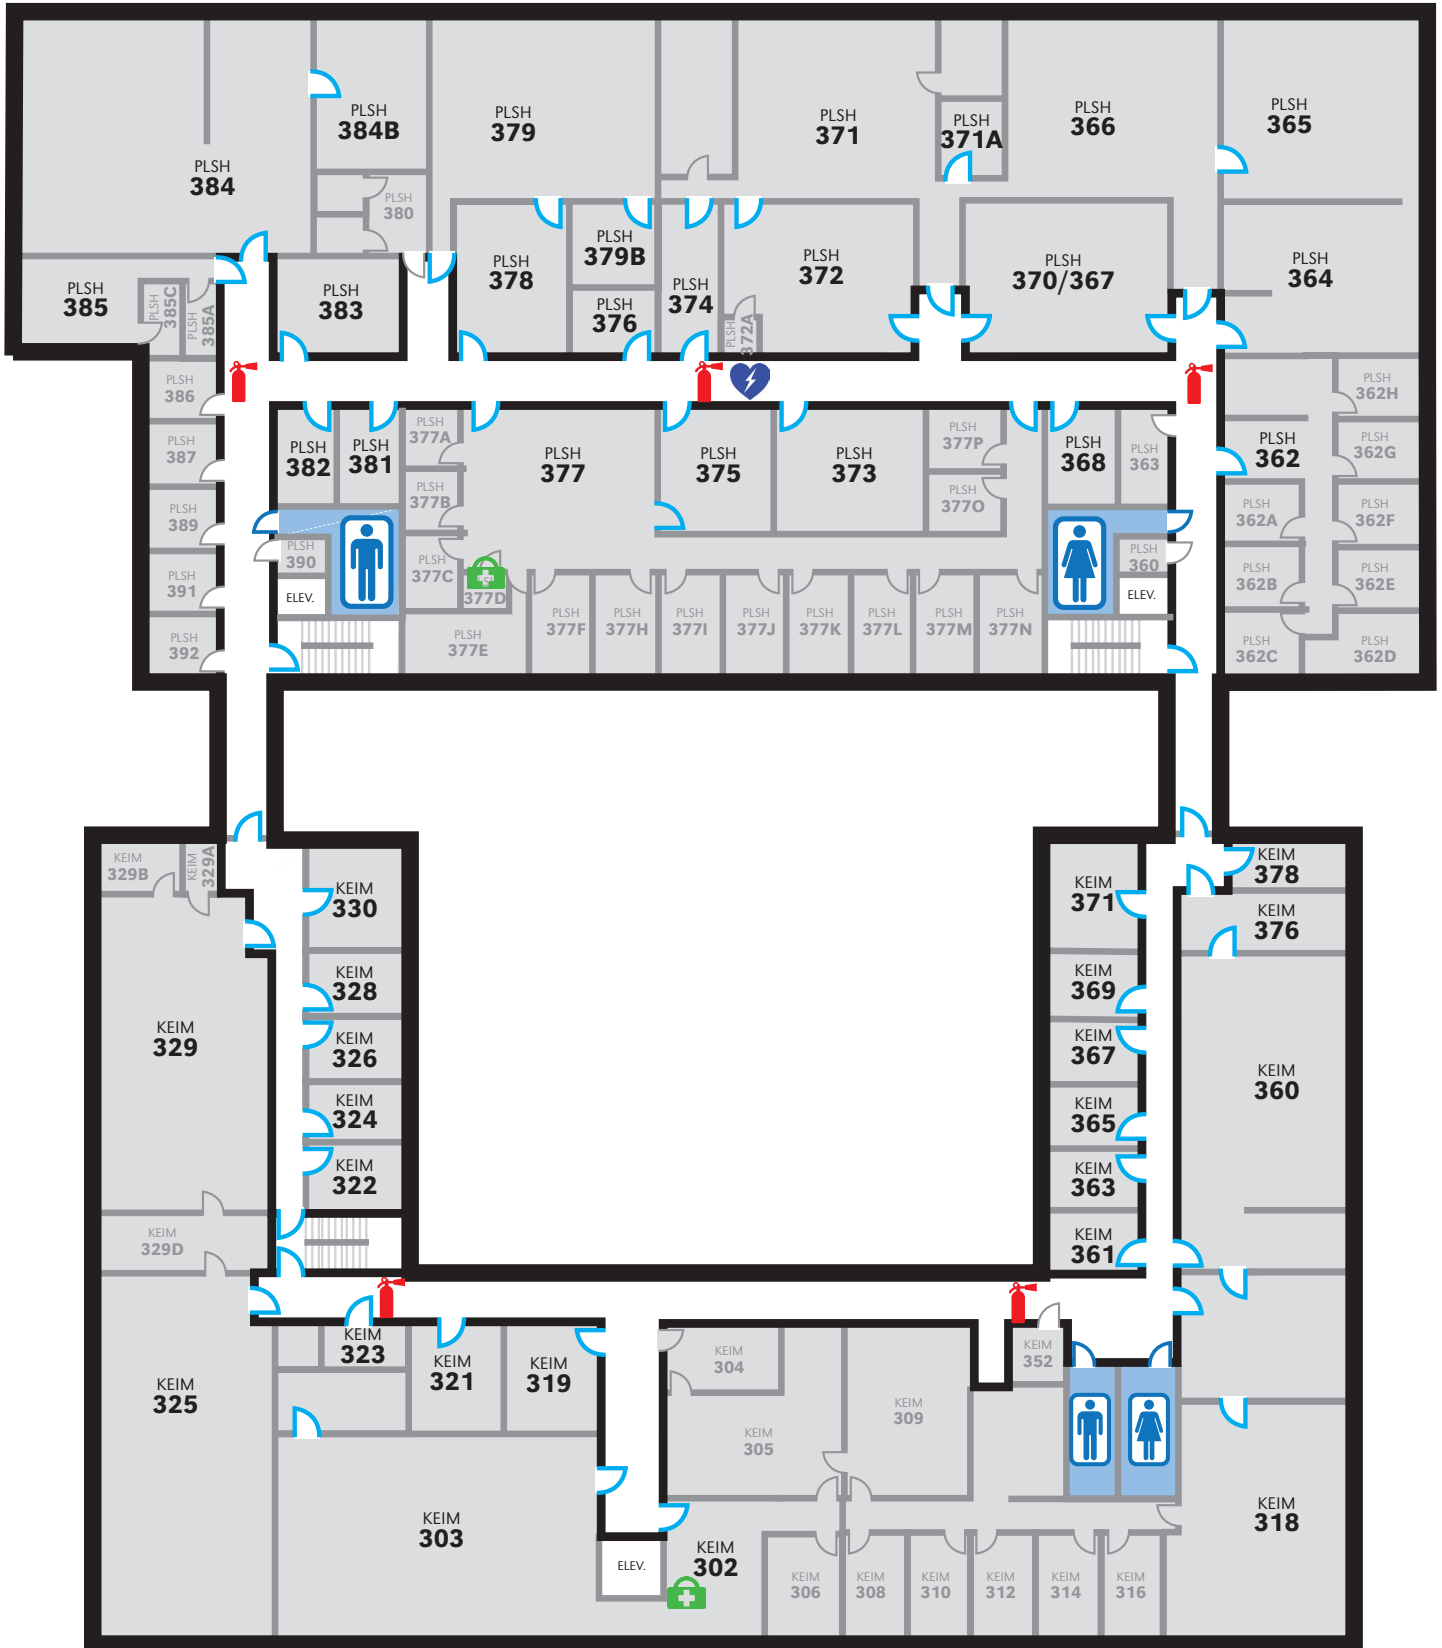

Plant Sciences Hall (N) and Keim Hall (S) 1st Floor

 Fire Extinguisher  Tornado Shelter Area

Plant Sciences Hall (N) and Keim Hall (S) 2nd Floor

 Fire Extinguisher
  AED Defibrillator
  First Aid

Plant Sciences Hall (N) and Keim Hall (S) 3rd Floor

 Fire Extinguisher
  AED Defibrillator
  First Aid

Plant Sciences Hall 4th Floor

Fire Extinguisher