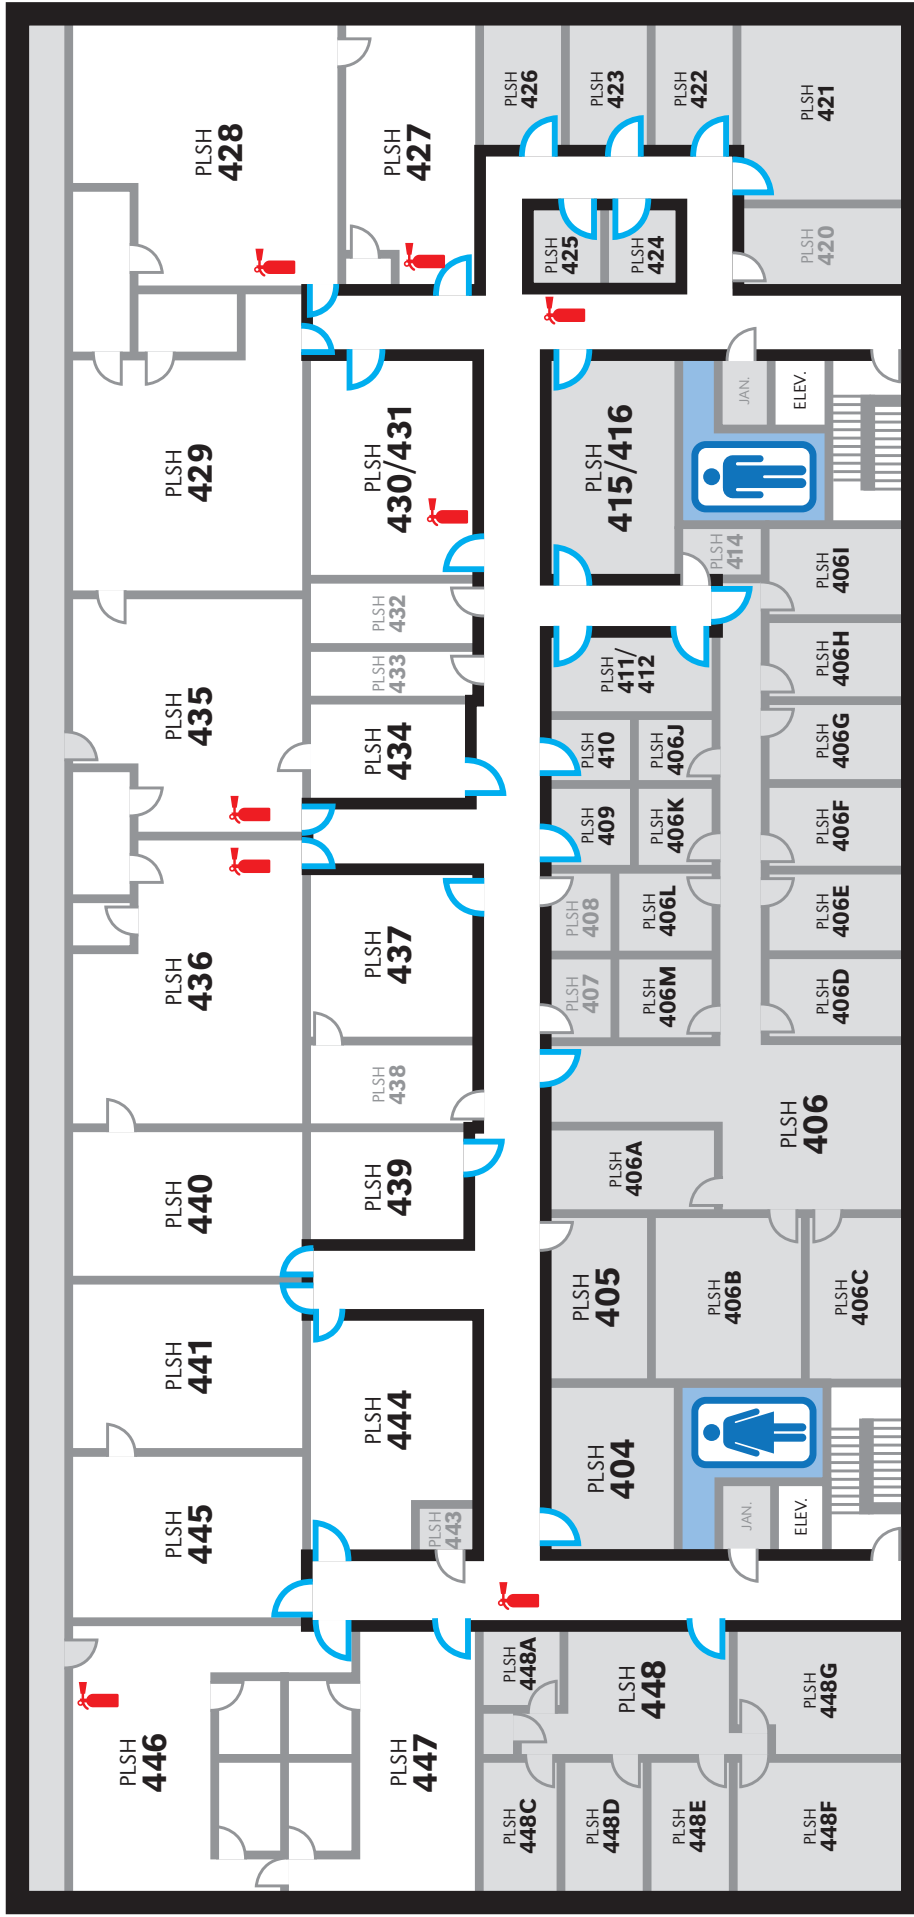

Plant Sciences Hall (N) and Keim Hall (S) 1st Floor

 Fire Extinguisher  Tornado Shelter Area

Plant Sciences Hall (N) and Keim Hall (S) 2nd Floor

 Fire Extinguisher
  AED Defibrillator
  First Aid

Plant Sciences Hall (N) and Keim Hall (S) 3rd Floor

 Fire Extinguisher
  AED Defibrillator
  First Aid

Plant Sciences Hall 4th Floor

Fire Extinguisher