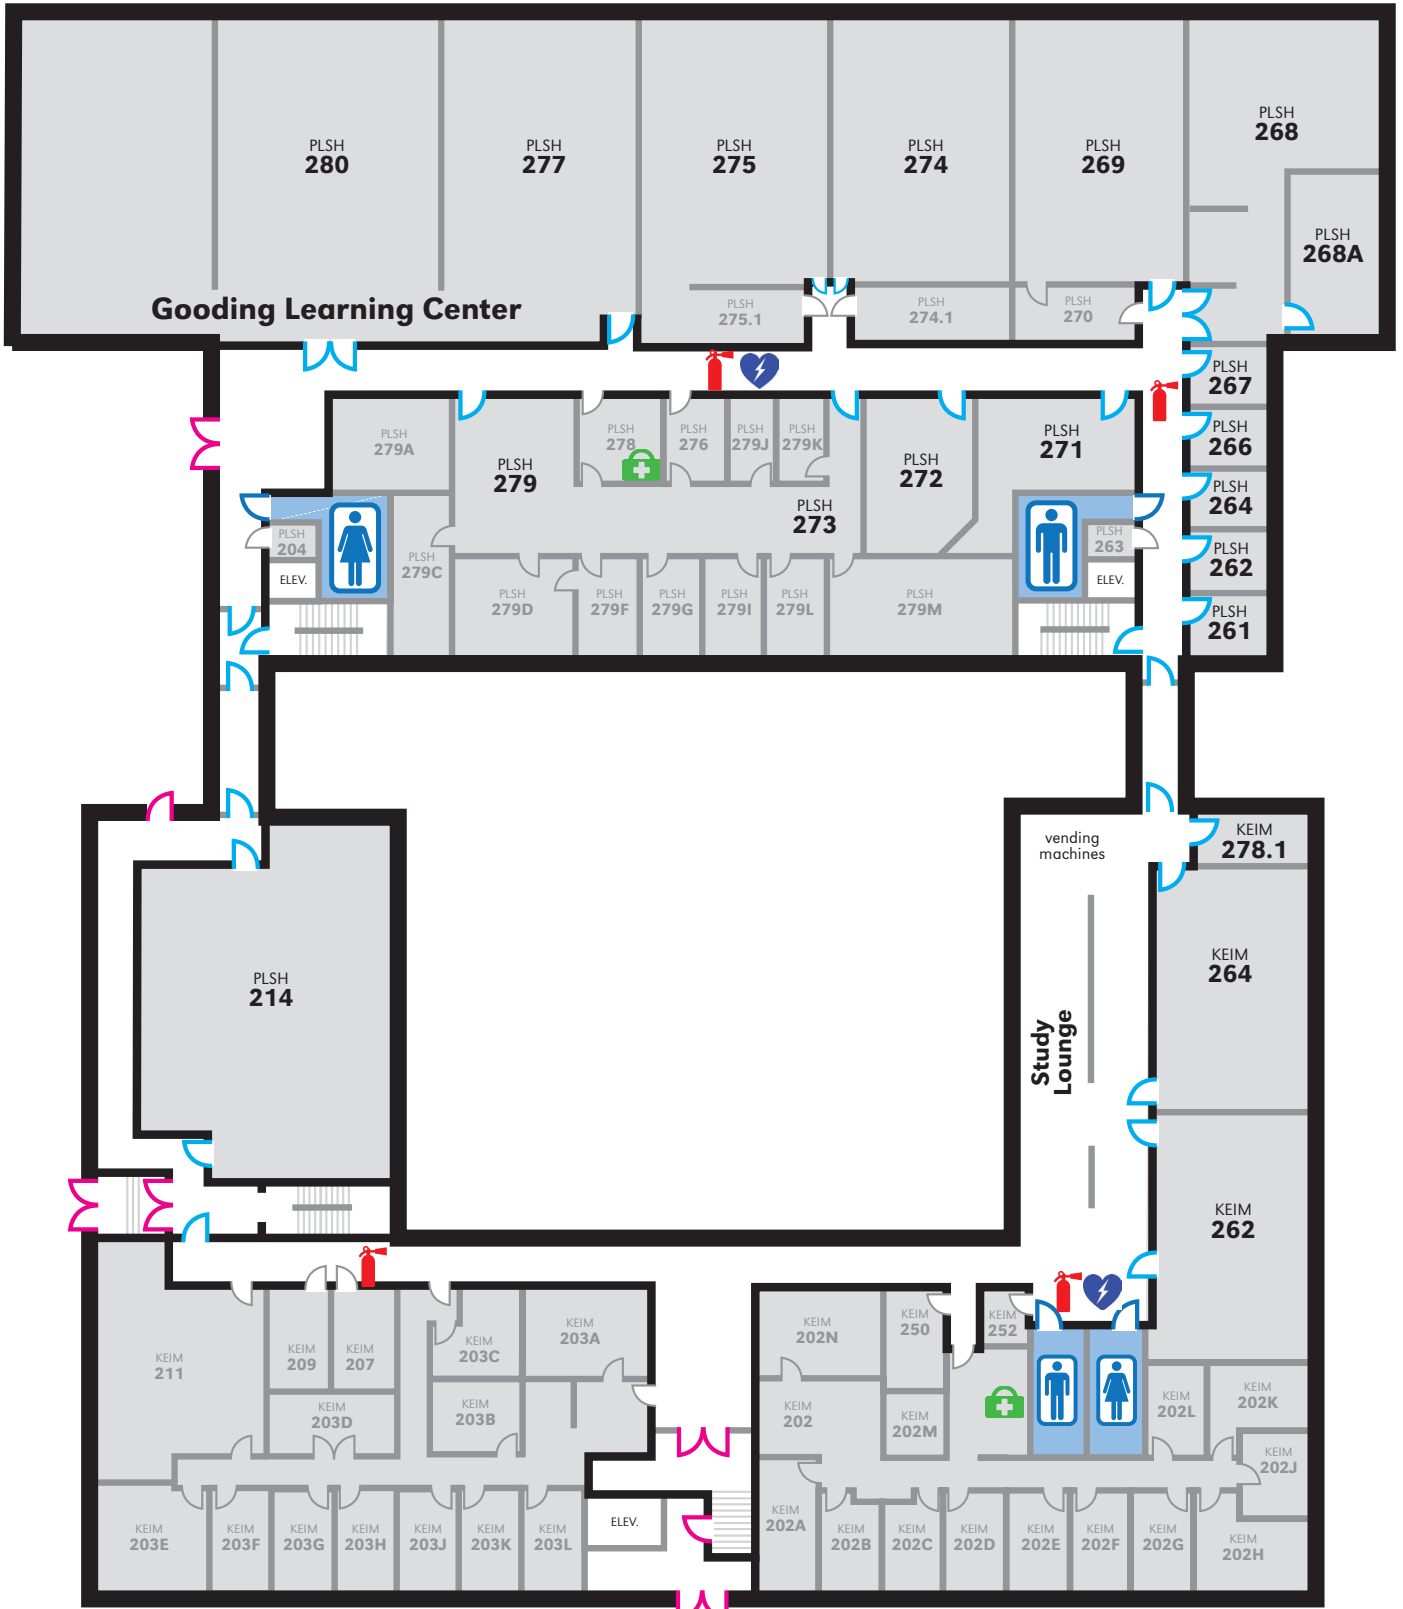

Plant Sciences Hall (N) and Keim Hall (S) 1st Floor

 Fire Extinguisher  Tornado Shelter Area

Plant Sciences Hall (N) and Keim Hall (S) 2nd Floor

 Fire Extinguisher
  AED Defibrillator
  First Aid

Plant Sciences Hall (N) and Keim Hall (S) 3rd Floor

 Fire Extinguisher
  AED Defibrillator
  First Aid

Plant Sciences Hall 4th Floor

Fire Extinguisher