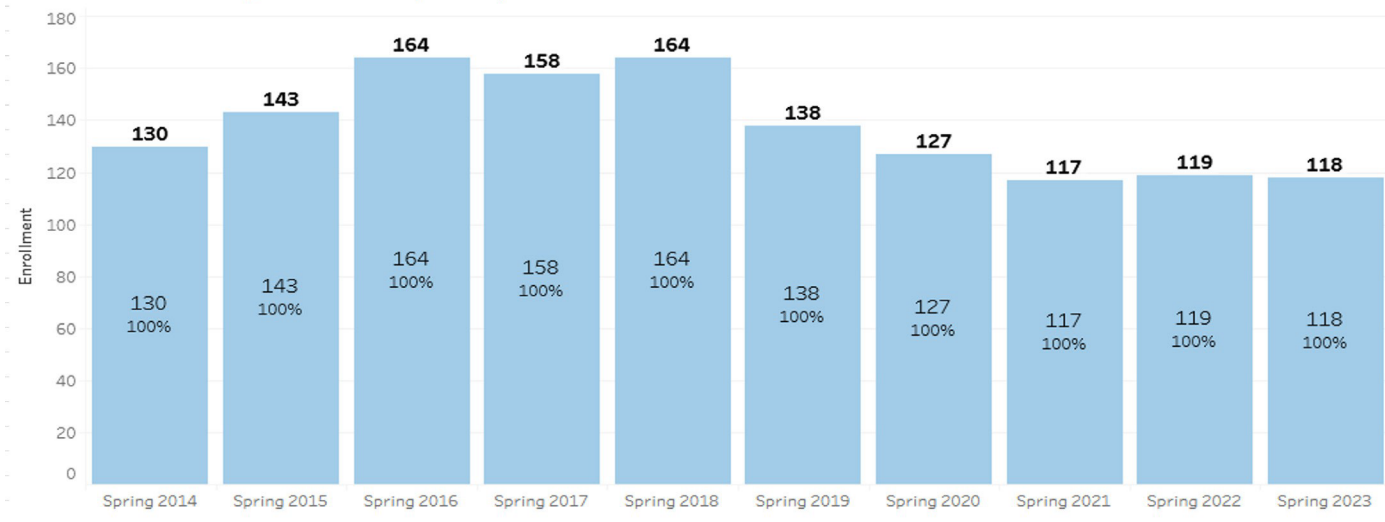

GRADUATE PROGRAMS APPENDIX 1

Graduate Enrollment

College of Agricultural Sciences and Natural Resources / Agronomy and Horticulture / All

Semester Enrollment by Student Level (UG, G, P)

APPENDIX 2

Graduate Applications since 2020

Applications: 487 total since 2020			
	Spring	Summer	Fall
2020	26	13	71
2021	32	21	48
2022	40	18	84
2023	48	15	70
2024	1	NA	NA